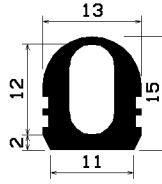

1007
EP/s/ 3361