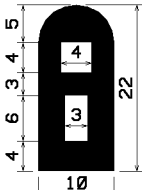

1899
NBR/s/6618