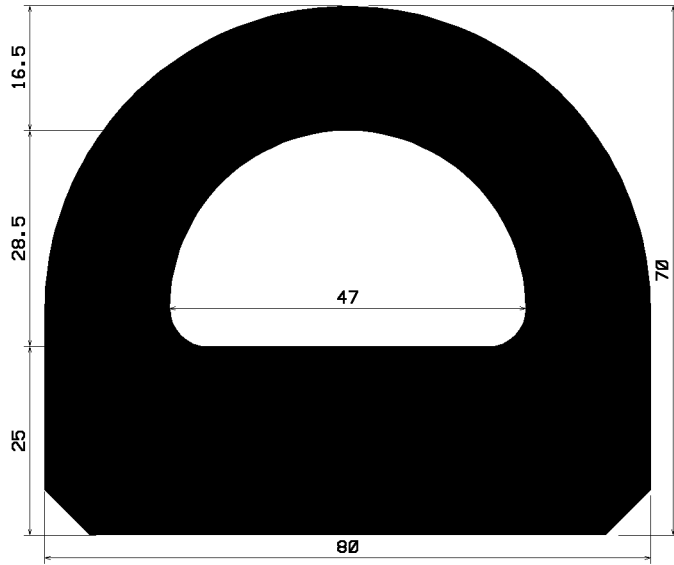

2393
EP/s/ 8265