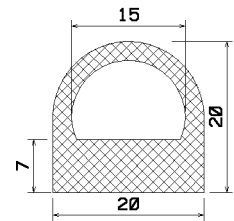

25309

EP/s/ 3510/(4122)

25315

EP/s/ 3546

25316

EP/s/ 3548/(0971)
EP/g/ 1026

25317

EP/s/ 3553

25319

EP/g/ 3555/(1317)