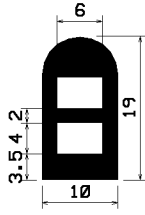

858
EP/s/ 2956